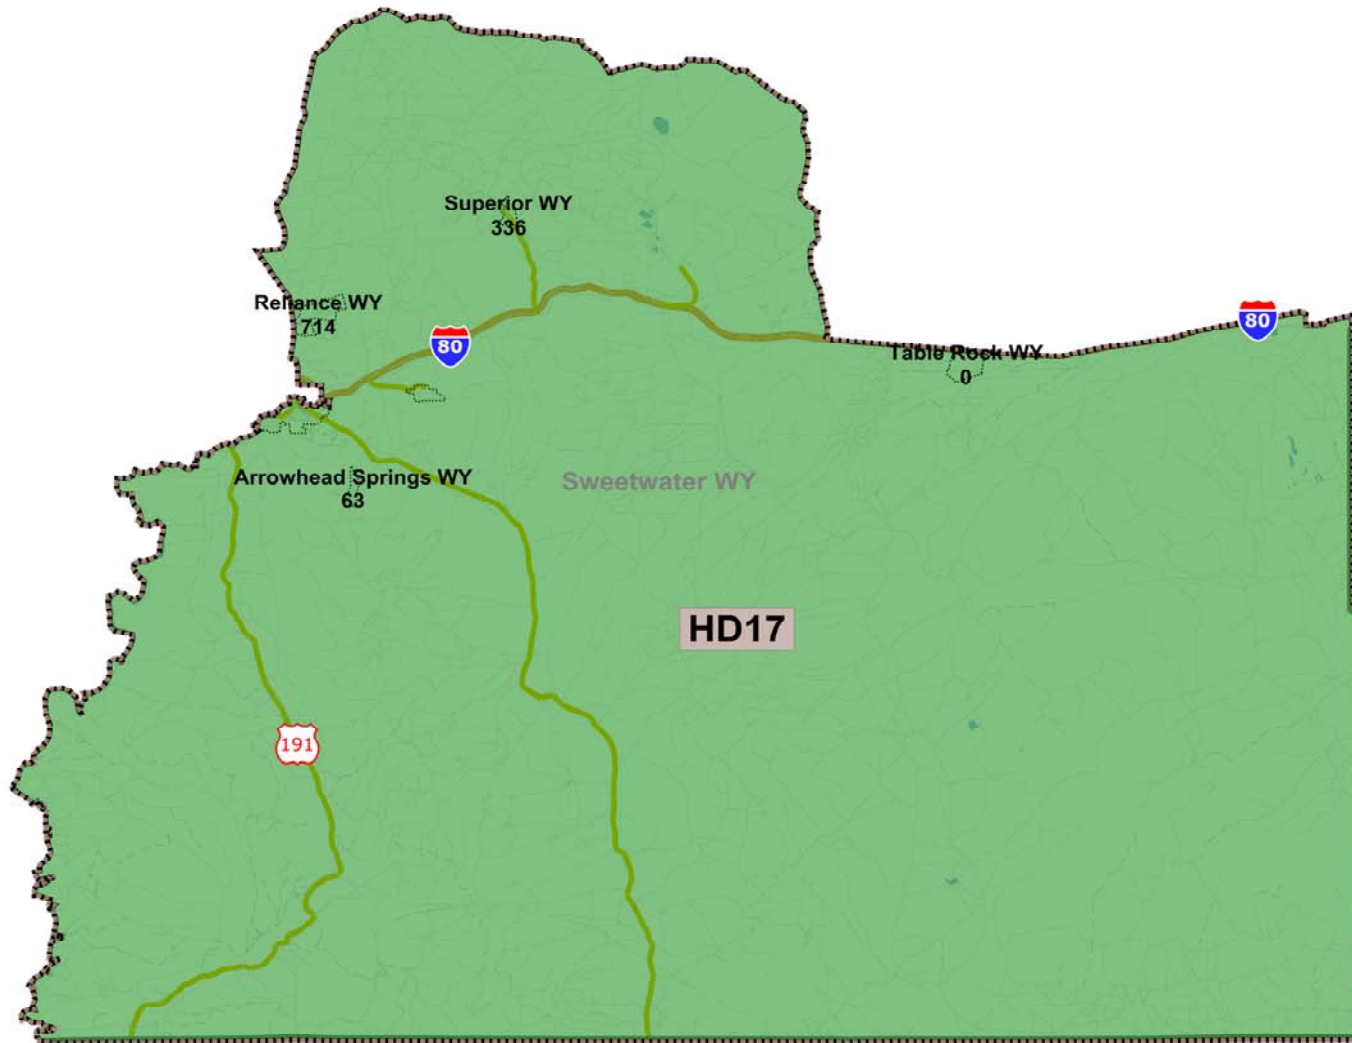

District: HD17

Field	Value
District	HD17
Population	9453
Deviation	59
% Deviation	0.63%
White	8088
% White	85.56%
Black	112
% Black	1.18%
American Indian	106
% American Indian	1.12%
Asian	66
% Asian	0.7%
Hawaiian	11
% Hawaiian	0.12%
Other	813
% Other	8.6%
Hispanic Origin	1663
% Hispanic Origin	17.59%