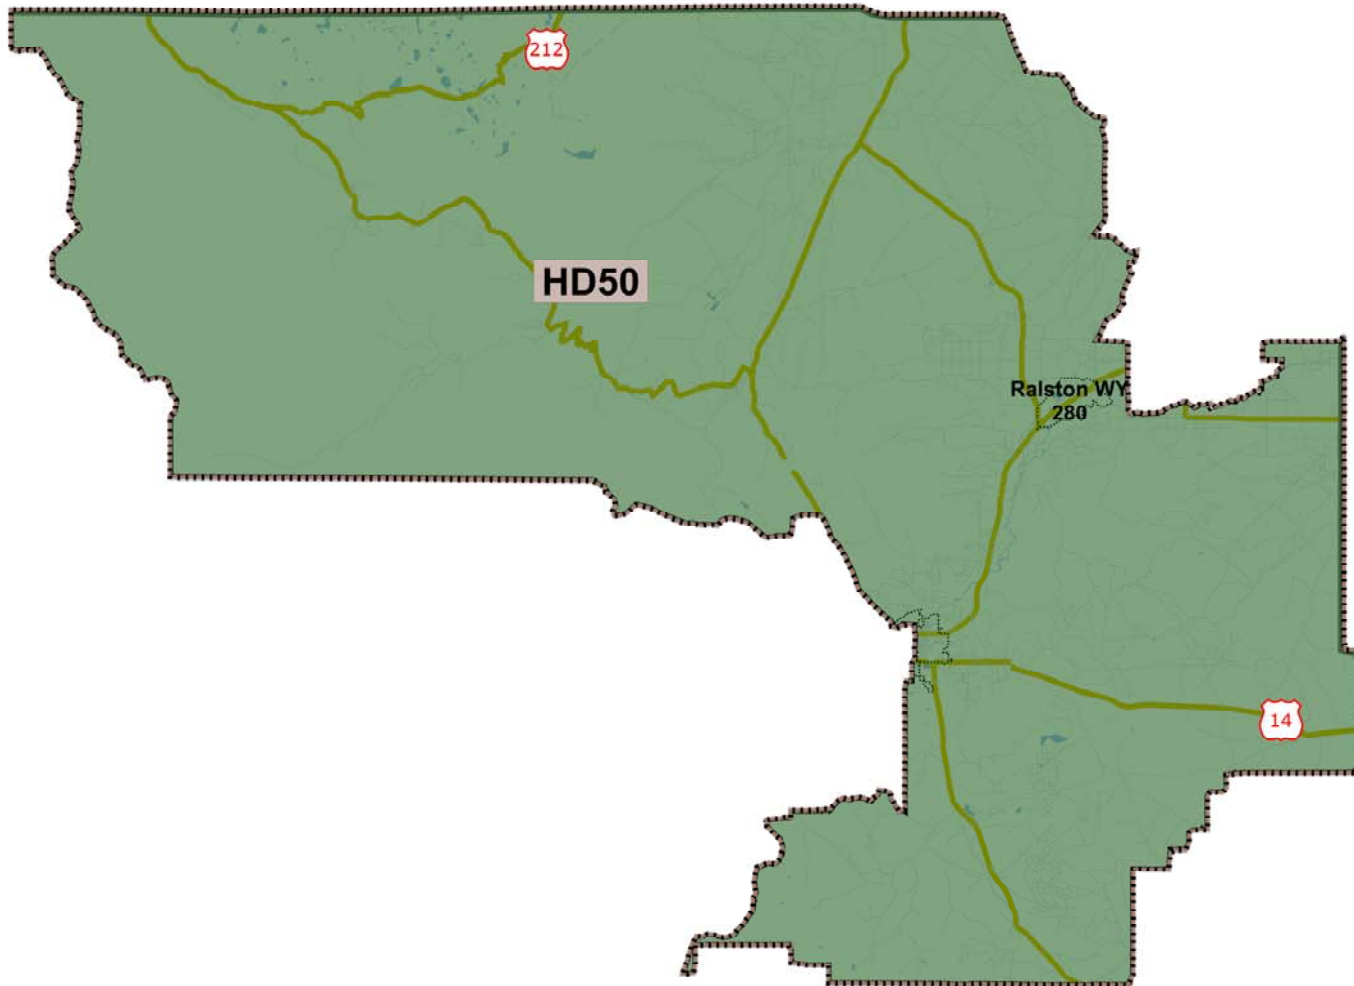

## District: HD50

Field	Value
District	HD50
Population	8934
Deviation	-460
% Deviation	-4.9%
White	8586
% White	96.1%
Black	9
% Black	0.1%
American Indian	49
% American Indian	0.55%
Asian	37
% Asian	0.41%
Hawaiian	10
% Hawaiian	0.11%
Other	112
% Other	1.25%
Hispanic Origin	350
% Hispanic Origin	3.92%