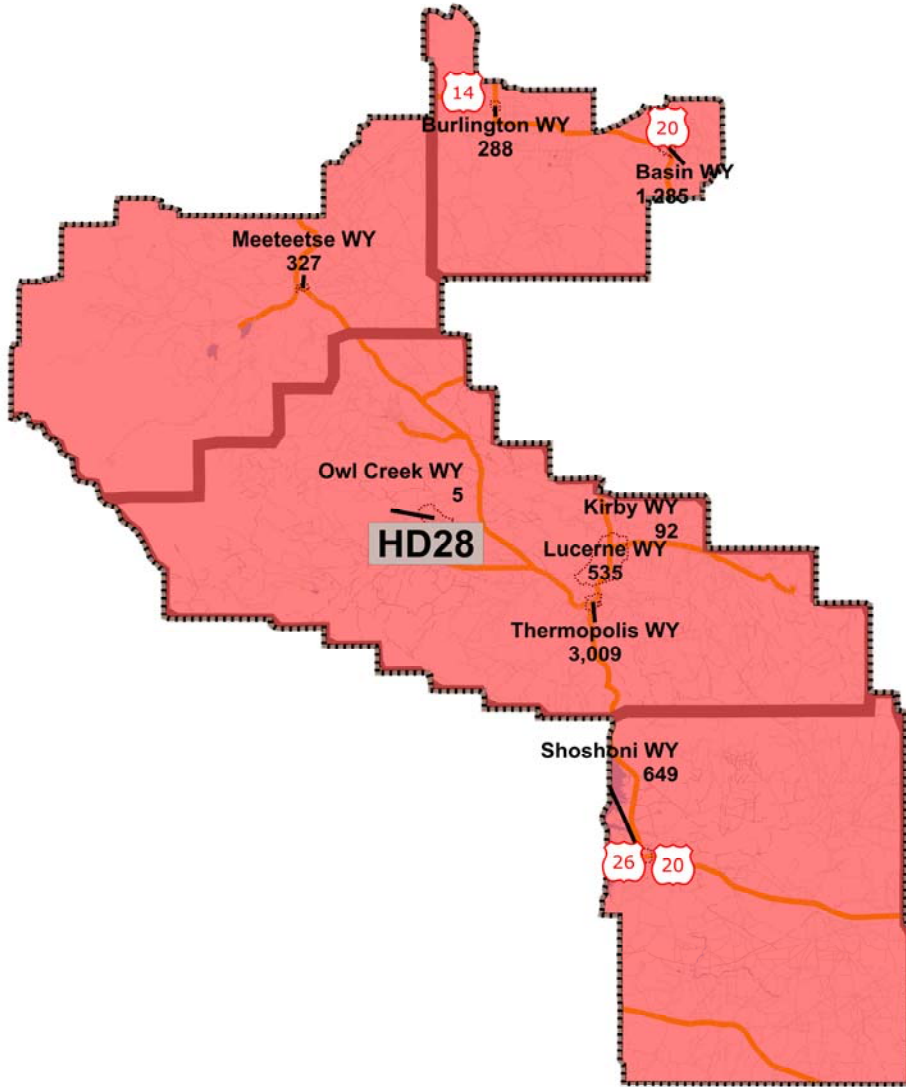

District: HD28

Field	Value
District	HD28
Population	9014
Deviation	-380
% Deviation	-4.05%
White	8574
% White	95.12%
Black	29
% Black	0.32%
AmIndian	142
% AmIndian	1.58%
Asian	31
% Asian	0.34%
Hawaiian	4
% Hawaiian	0.04%
Other	102
% Other	1.13%
Hispanic Origin	369
% Hispanic Origin	4.09%