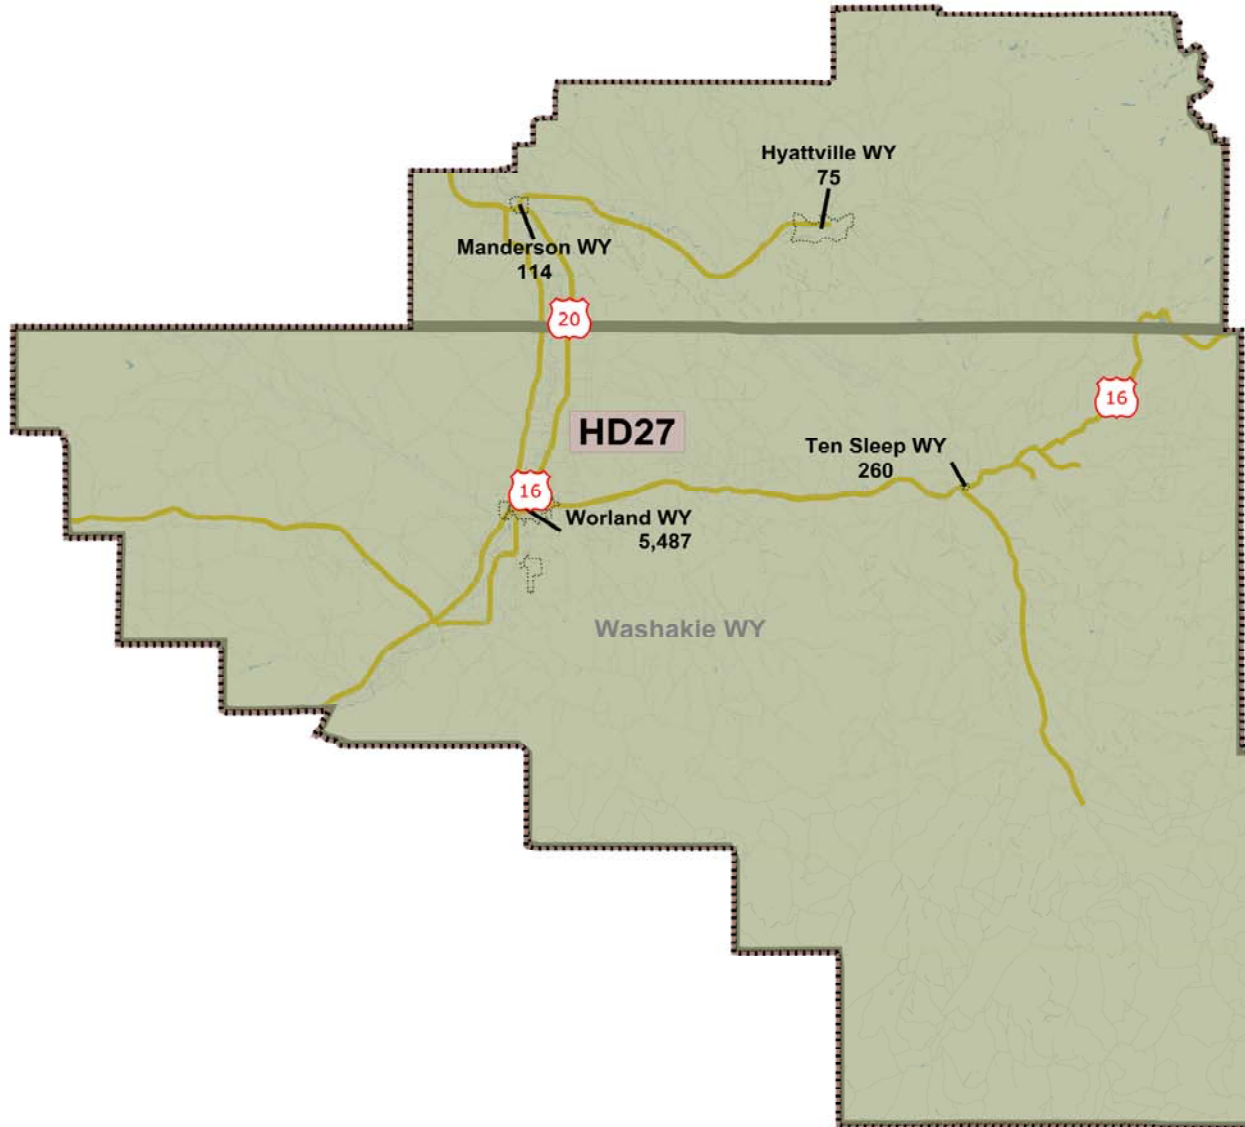

District: HD27

Field	Value
District	HD27
Population	9069
Deviation	-325
% Deviation	-3.46%
White	8291
% White	91.42%
Black	22
% Black	0.24%
Amlndian	93
% Amlndian	1.03%
Asian	49
% Asian	0.54%
Hawaiian	1
% Hawaiian	0.01%
Other	405
% Other	4.47%
Hispanic Origin	1234
% Hispanic Origin	13.61%