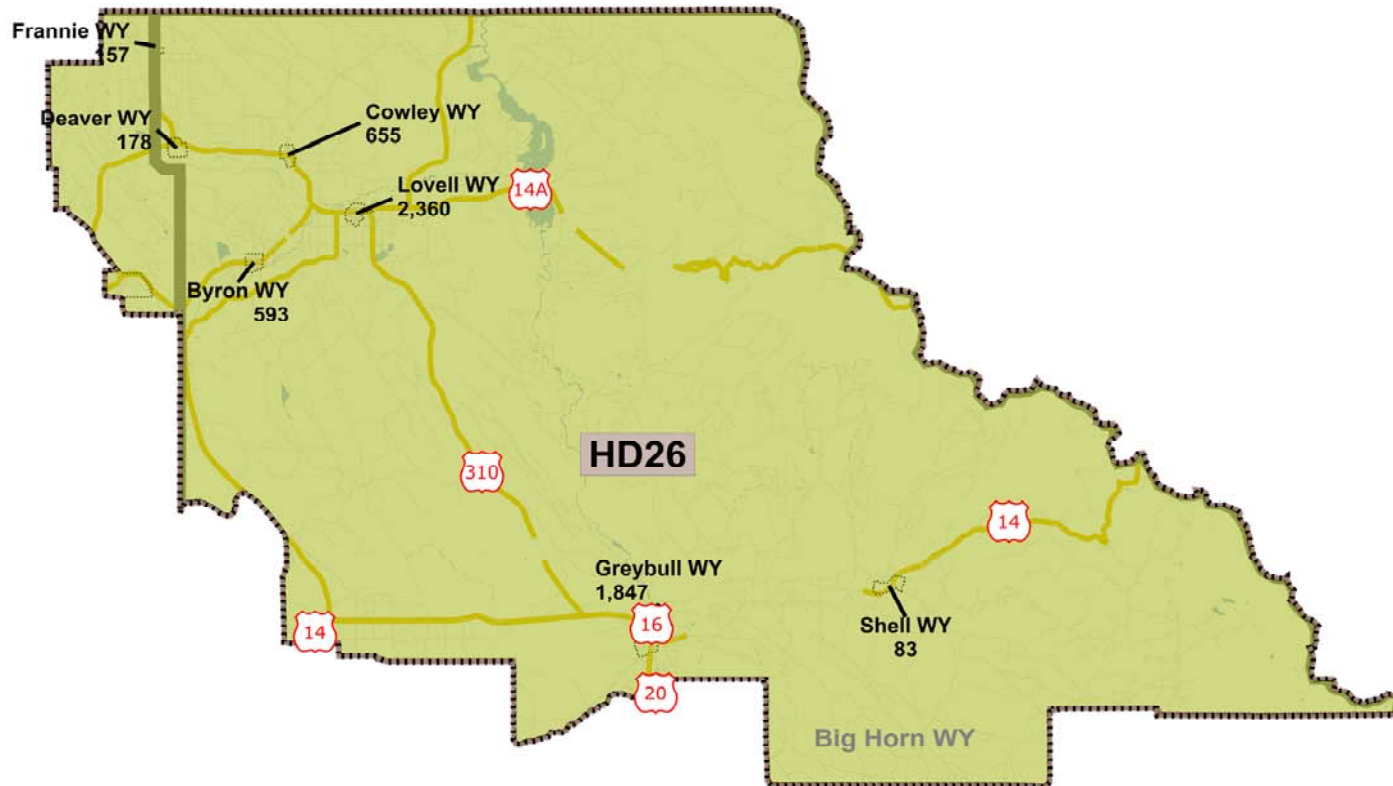

District: HD26

Field	Value
District	HD26
Population	8964
Deviation	-430
% Deviation	-4.58%
White	8474
% White	94.53%
Black	21
% Black	0.23%
Amlndian	69
% Amlndian	0.77%
Asian	31
% Asian	0.35%
Hawaiian	3
% Hawaiian	0.03%
Other	258
% Other	2.88%
Hispanic Origin	750
% Hispanic Origin	8.37%